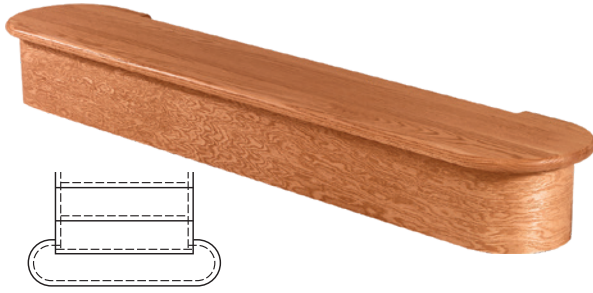

Starting Steps

NOVO SKU #	LJ SKU #
8015 48 MAPLE	LJ-8015-M 48
8015 48 POPLR	LJ-8015-P 48
A 8015 48 OAK	LJ-8015A-O 42-48

The 8015 adjustable is trimable within a 6" range. Throat opening begins with smaller width but is trimable to larger widths.