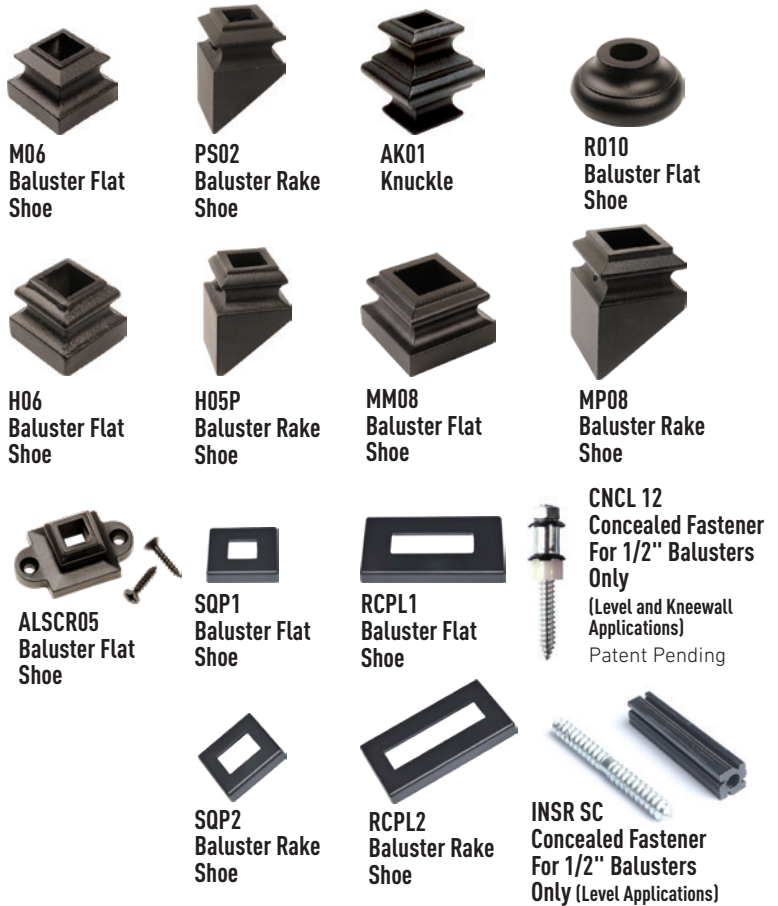

NOVO SKU #	LJ SKU #	OPENING SIZE	DESCRIPTION	
FLAT SHOE				
M H06 HIRON	LI-ALH06-LSB	9/16"	Set screw/Alum	
Z H06 HIRON	LI-ALH06-ORB		Set screw/Alum	
R H06 HIRON	LI-ALH06-ORC		Set screw/Alum	
M M06 HIRON	LI-ALM06-LSB	1/2"	Set screw/Alum	
M M06 SIRON	LI-M06-LSB		Set screw/Steel	
N M06 HIRON	LI-ALM06-MN		Set screw/Alum	
Z M06 HIRON	LI-ALM06-ORB		Set screw/Alum	
R M06 HIRON	LI-ALM06-ORC		Set screw/Alum	
S M06 HIRON	LI-ALM06-SV		Set screw/Alum	
M SQP1 HIRON	LI-ALSQL1-LSB		No set screw/Alum	
M SC05 HIRON	LI-ALSCR05-LSB		Screw Down	
INSR SC HIRON	LIH-HOLINSERTW/SCREW		Concealed Fastener	
CNCL 12 HIRON	LIH-HOL1/2CONCEAL		Concealed Fastener	
M RCPL1 HIRON	LI-ALRCPL1-LSB	1/2 X 1-1/2"	No set screw/Alum	
M MM08 HIRON	LI-ALMGM08-LSB	3/4"	Set screw/Alum	
R MM08 HIRON	LI-ALMGM08-ORC		Set screw/Alum	
M R010 HIRON	LI-ALR010-LSB	5/8"	Set screw/Alum	
RAKE SHOE				
M H05P HIRON	LI-ALH05P-LSB	9/16"	Set Screw/Alum	
Z H05P HIRON	LI-ALH05P-ORB		Set Screw/Alum	
R H05P HIRON	LI-ALH05P-ORC		Set Screw/Alum	
M PS02 HIRON	LI-ALPSH02-LSB	1/2"	Set Screw/Alum	
M PS02 SIRON	LI-PSH02-LSB		Set Screw/Steel	
N PS02 HIRON	LI-ALPSH02-MN		Set Screw/Alum	
Z PS02 HIRON	LI-ALPSH02-ORB		Set Screw/Alum	
R PS02 HIRON	LI-ALPSH02-ORC		Set Screw/Alum	
S PS02 HIRON	LI-ALPSH02-SV		Set Screw/Alum	
M SQP2 HIRON	LI-ALSQL2-LSB		No set screw/Alum	
CNCL 12 HIRON	LIH-HOL1/2CONCEAL		Concealed Fastener	
M RCPL2 HIRON	LI-ALRCPL2-LSB		1/2 X 1-1/2"	No set screw/Alum
M MP08 HIRON	LI-ALMGPSH08-LSB		3/4"	Set screw/Alum
R MP08 HIRON	LI-ALMGPSH08-ORC	Set screw/Alum		
KNUCKLE				
M AK01 HIRON	LI-ALAK01-LSB	1/2"	Set Screw/Alum	
N AK01 HIRON	LI-ALAK01-MN		Set Screw/Alum	
Z AK01 HIRON	LI-ALAK01-ORB		Set Screw/Alum	
R AK01 HIRON	LI-ALAK01-ORC		Set Screw/Alum	
S AK01 HIRON	LI-ALAK01-SV		Set Screw/Alum