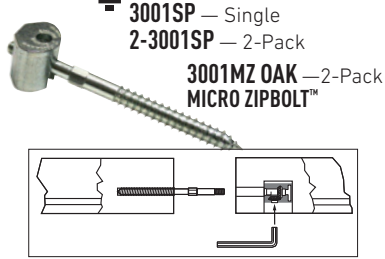

3076
BALUSTER DOWEL FAST SCREWS
50 pack

ZipBolt™ Rail Installation Hardware

ZIPBOLT™

A3001 — Single
A3001-2 — 2-Pack
RAKE INSTALLATION ANGLED ZIPBOLT™

3001DG
ZIPBOLT™ DRILL GUIDE
KIT

3001DR
ZIPBOLT™ DRIVER