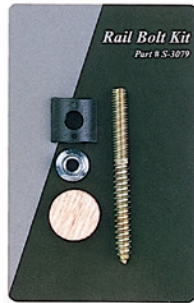

3079
RAIL BOLT