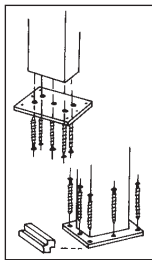

ANGLE BRACKET POST FASTENER

3009 - 3" Angle Bracket Post Fastener Kit

3009NT - 3" Angle Bracket Post Fastener without Trim

3019 - 3-1/2" Angle Bracket Post Fastener Kit

3019MD - Trim Moulding Only