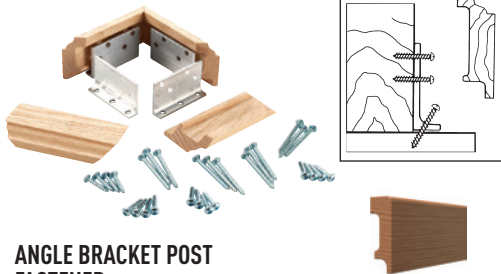

3070
THREADLOCK™ NEWEL POST FASTENER

3008-10
NEWEL POST FASTENER
10-3/4"

3005
KEYLOCK™ NEWEL
MOUNTING FASTENER

3079
RAIL BOLT

3006
NEWEL MOUNTING PLATE

ANGLE BRACKET POST FASTENER

3009 - 3" Angle Bracket Post Fastener Kit